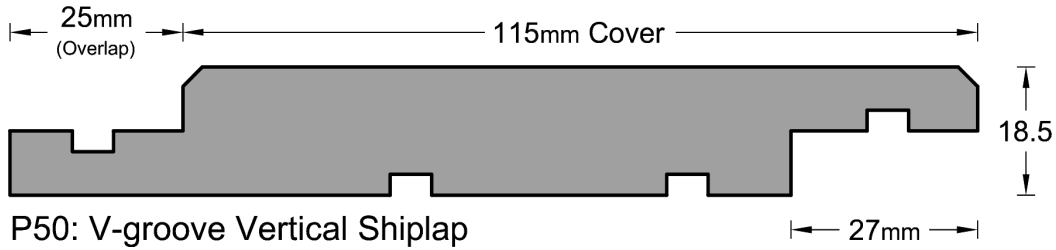

Weatherboard Profiles

* Note : Pages not to scale

Weatherboard Profiles

* Note : Pages not to scale

Weatherboard Profiles

P50: V-groove Vertical Shiplap

P51: Beveled Vertical Shiplap

P52: Beveled Vertical Shiplap

P53: Beveled Centre Grooved Vertical Shiplap

* Note : Pages not to scale

Weatherboard Profiles

P54: Beveled Centre Grooved Vertical Shiplap

P55: Square Vertical Shiplap

P56: Square Vertical Shiplap

P57: Beveled Double Centre Grooved Vertical Shiplap

* Note : Pages not to scale

Weatherboard Profiles

P58: Square Centre Grooved Vertical Shiplap ← 27mm →

P59: Square Centre Grooved Vertical Shiplap ← 27mm →

P60: Square Double Centre Grooved Vertical Shiplap ← 27mm →