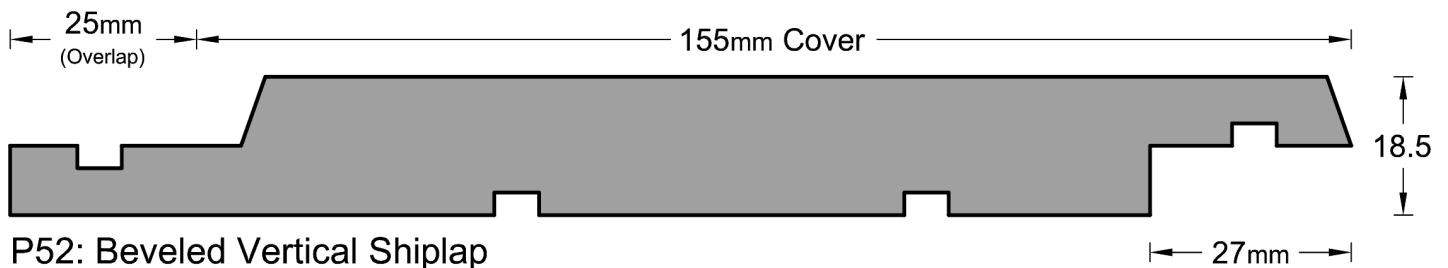

Weatherboard Profiles

* Note : Pages not to scale

Weatherboard Profiles

* Note : Pages not to scale

Weatherboard Profiles

P50: V-groove Vertical Shiplap

P51: Beveled Vertical Shiplap

P52: Beveled Vertical Shiplap

P53: Beveled Centre Grooved Vertical Shiplap

* Note : Pages not to scale

Weatherboard Profiles

P54: Beveled Centre Grooved Vertical Shiplap

P55: Square Vertical Shiplap

P56: Square Vertical Shiplap

P57: Beveled Double Centre Grooved Vertical Shiplap

* Note : Pages not to scale

Weatherboard Profiles

P58: Square Centre Grooved Vertical Shiplap ← 27mm →

P59: Square Centre Grooved Vertical Shiplap ← 27mm →

P60: Square Double Centre Grooved Vertical Shiplap ← 27mm →