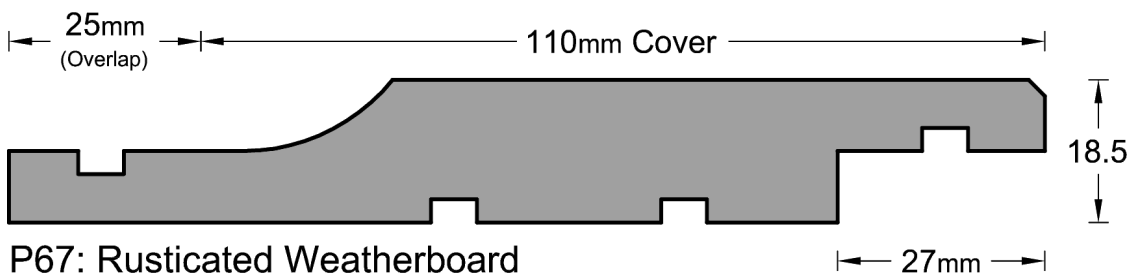

Weatherboard Profiles

* Note : Pages not to scale

Weatherboard Profiles

* Note : Pages not to scale

Weatherboard Profiles

P50: V-groove Vertical Shiplap

P51: Beveled Vertical Shiplap

P52: Beveled Vertical Shiplap

P53: Beveled Centre Grooved Vertical Shiplap

* Note : Pages not to scale

Weatherboard Profiles

P54: Beveled Centre Grooved Vertical Shiplap

P55: Square Vertical Shiplap

P56: Square Vertical Shiplap

P57: Beveled Double Centre Grooved Vertical Shiplap

* Note : Pages not to scale

Weatherboard Profiles

P58: Square Centre Grooved Vertical Shiplap ← 27mm →

P59: Square Centre Grooved Vertical Shiplap ← 27mm →

P60: Square Double Centre Grooved Vertical Shiplap ← 27mm →

** Note : Pages not to scale*