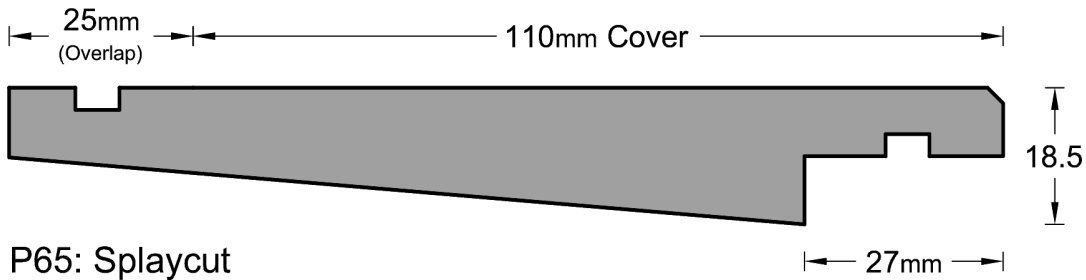

Weatherboard Profiles

* Note : Pages not to scale

Weatherboard Profiles

* Note : Pages not to scale

Weatherboard Profiles

P50: V-groove Vertical Shiplap

P51: Beveled Vertical Shiplap

P52: Beveled Vertical Shiplap

P53: Beveled Centre Grooved Vertical Shiplap

* Note : Pages not to scale

Weatherboard Profiles

P54: Beveled Centre Grooved Vertical Shiplap

P55: Square Vertical Shiplap

P56: Square Vertical Shiplap

P57: Beveled Double Centre Grooved Vertical Shiplap

* Note : Pages not to scale

Weatherboard Profiles

P58: Square Centre Grooved Vertical Shiplap ← 27mm →

P59: Square Centre Grooved Vertical Shiplap ← 27mm →

P60: Square Double Centre Grooved Vertical Shiplap ← 27mm →