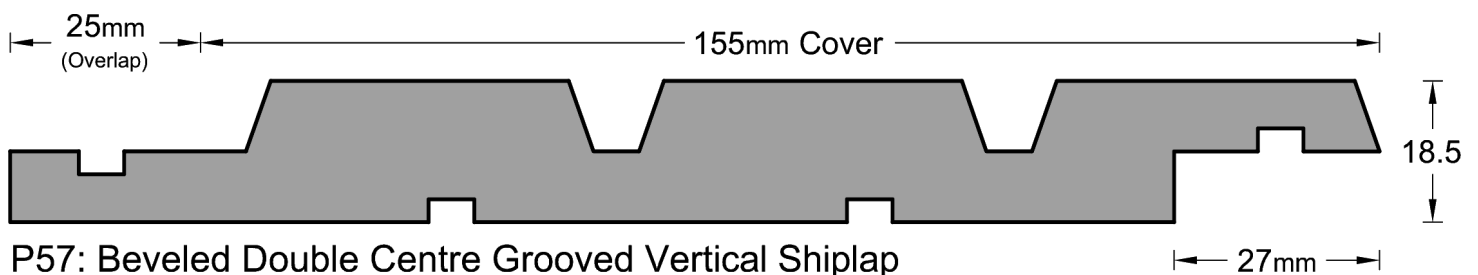

Weatherboard Profiles

* Note : Pages not to scale

Weatherboard Profiles

* Note : Pages not to scale

Weatherboard Profiles

P50: V-groove Vertical Shiplap

P51: Beveled Vertical Shiplap

P52: Beveled Vertical Shiplap

P53: Beveled Centre Grooved Vertical Shiplap

* Note : Pages not to scale

Weatherboard Profiles

P54: Beveled Centre Grooved Vertical Shiplap

P55: Square Vertical Shiplap

P56: Square Vertical Shiplap

P57: Beveled Double Centre Grooved Vertical Shiplap

* Note : Pages not to scale

Weatherboard Profiles

P58: Square Centre Grooved Vertical Shiplap ← 27mm →

P59: Square Centre Grooved Vertical Shiplap ← 27mm →

P60: Square Double Centre Grooved Vertical Shiplap ← 27mm →

** Note : Pages not to scale*