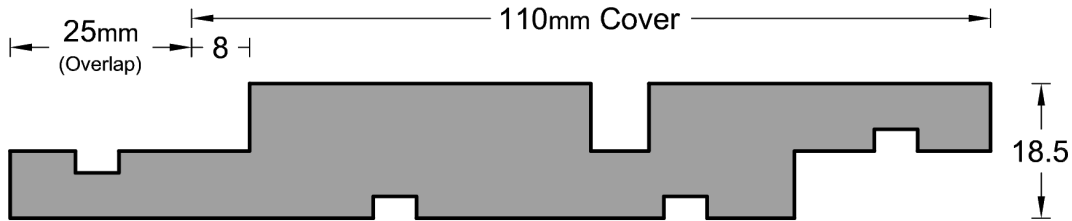

Weatherboard Profiles

* Note : Pages not to scale

Weatherboard Profiles

* Note : Pages not to scale

Weatherboard Profiles

P50: V-groove Vertical Shiplap

P51: Beveled Vertical Shiplap

P52: Beveled Vertical Shiplap

P53: Beveled Centre Grooved Vertical Shiplap

* Note : Pages not to scale

Weatherboard Profiles

P54: Beveled Centre Grooved Vertical Shiplap

P55: Square Vertical Shiplap

P56: Square Vertical Shiplap

P57: Beveled Double Centre Grooved Vertical Shiplap

* Note : Pages not to scale

Weatherboard Profiles

P58: Square Centre Grooved Vertical Shiplap ← 27mm →

P59: Square Centre Grooved Vertical Shiplap ← 27mm →

P60: Square Double Centre Grooved Vertical Shiplap ← 27mm →