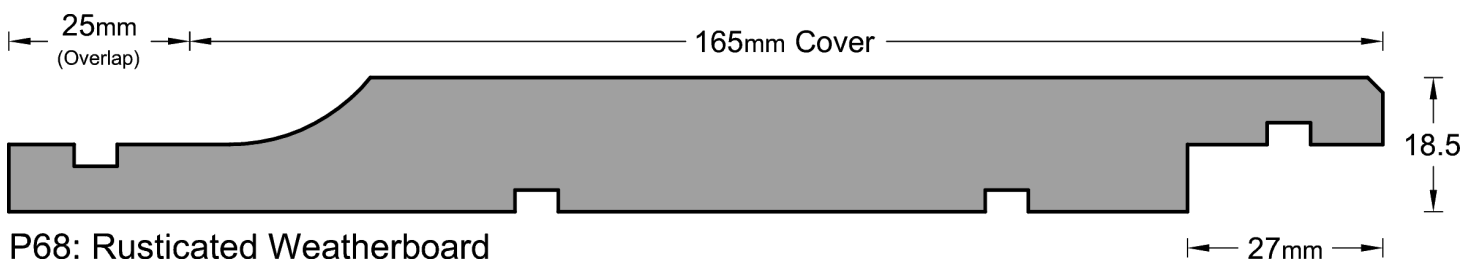

Weatherboard Profiles

* Note : Pages not to scale

Weatherboard Profiles

* Note : Pages not to scale

Weatherboard Profiles

P50: V-groove Vertical Shiplap

P51: Beveled Vertical Shiplap

P52: Beveled Vertical Shiplap

P53: Beveled Centre Grooved Vertical Shiplap

* Note : Pages not to scale

Weatherboard Profiles

P54: Beveled Centre Grooved Vertical Shiplap

P55: Square Vertical Shiplap

P56: Square Vertical Shiplap

P57: Beveled Double Centre Grooved Vertical Shiplap

* Note : Pages not to scale

Weatherboard Profiles

P58: Square Centre Grooved Vertical Shiplap ← 27mm →

P59: Square Centre Grooved Vertical Shiplap ← 27mm →

P60: Square Double Centre Grooved Vertical Shiplap ← 27mm →