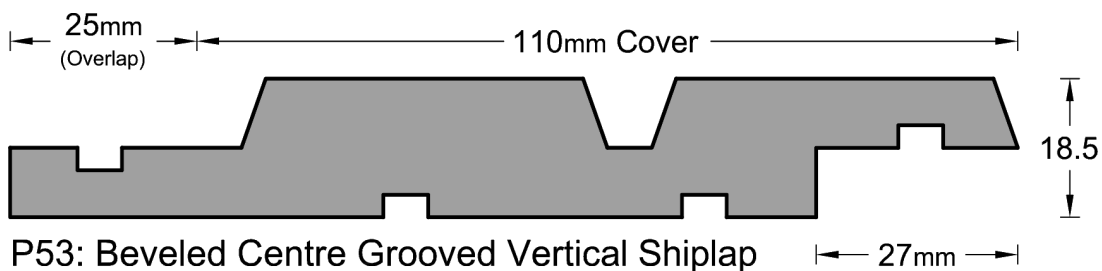

Weatherboard Profiles

* Note : Pages not to scale

Weatherboard Profiles

* Note : Pages not to scale

Weatherboard Profiles

P50: V-groove Vertical Shiplap

P51: Beveled Vertical Shiplap

P52: Beveled Vertical Shiplap

P53: Beveled Centre Grooved Vertical Shiplap

* Note : Pages not to scale

Weatherboard Profiles

P54: Beveled Centre Grooved Vertical Shiplap

P55: Square Vertical Shiplap

P56: Square Vertical Shiplap

P57: Beveled Double Centre Grooved Vertical Shiplap

* Note : Pages not to scale

Weatherboard Profiles

P58: Square Centre Grooved Vertical Shiplap ← 27mm →

P59: Square Centre Grooved Vertical Shiplap ← 27mm →

P60: Square Double Centre Grooved Vertical Shiplap ← 27mm →