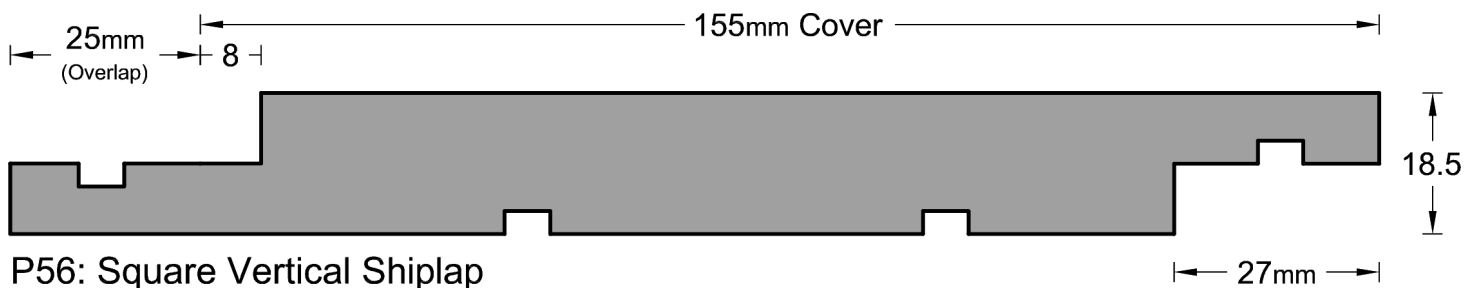

Weatherboard Profiles

* Note : Pages not to scale

Weatherboard Profiles

* Note : Pages not to scale

Weatherboard Profiles

P50: V-groove Vertical Shiplap

P51: Beveled Vertical Shiplap

P52: Beveled Vertical Shiplap

P53: Beveled Centre Grooved Vertical Shiplap

* Note : Pages not to scale

Weatherboard Profiles

P54: Beveled Centre Grooved Vertical Shiplap

P55: Square Vertical Shiplap

P56: Square Vertical Shiplap

P57: Beveled Double Centre Grooved Vertical Shiplap

* Note : Pages not to scale

Weatherboard Profiles

P58: Square Centre Grooved Vertical Shiplap ← 27mm →

P59: Square Centre Grooved Vertical Shiplap ← 27mm →

P60: Square Double Centre Grooved Vertical Shiplap ← 27mm →