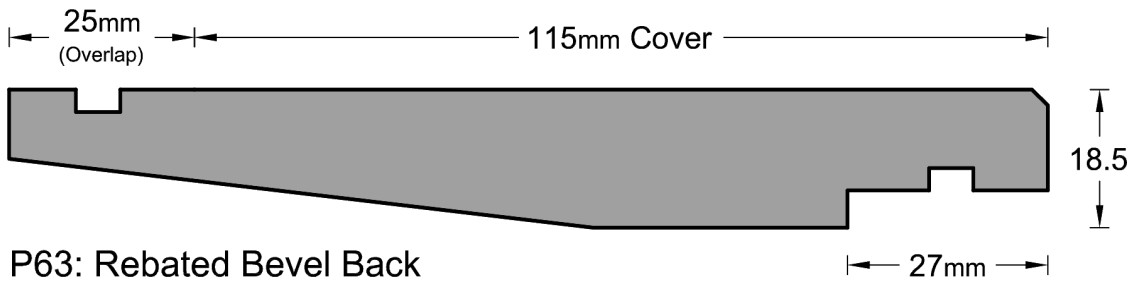

Weatherboard Profiles

* Note : Pages not to scale

Weatherboard Profiles

* Note : Pages not to scale

Weatherboard Profiles

P50: V-groove Vertical Shiplap

P51: Beveled Vertical Shiplap

P52: Beveled Vertical Shiplap

P53: Beveled Centre Grooved Vertical Shiplap

* Note : Pages not to scale

Weatherboard Profiles

P54: Beveled Centre Grooved Vertical Shiplap

P55: Square Vertical Shiplap

P56: Square Vertical Shiplap

P57: Beveled Double Centre Grooved Vertical Shiplap

* Note : Pages not to scale

Weatherboard Profiles

P58: Square Centre Grooved Vertical Shiplap ← 27mm →

P59: Square Centre Grooved Vertical Shiplap ← 27mm →

P60: Square Double Centre Grooved Vertical Shiplap ← 27mm →