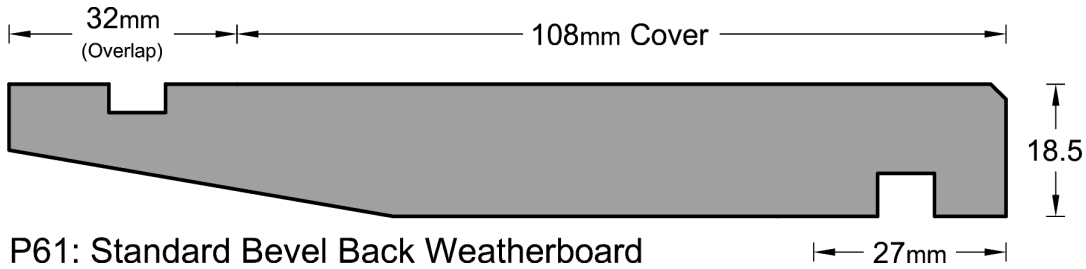

Weatherboard Profiles

* Note : Pages not to scale

Weatherboard Profiles

* Note : Pages not to scale

Weatherboard Profiles

P50: V-groove Vertical Shiplap

P51: Beveled Vertical Shiplap

P52: Beveled Vertical Shiplap

P53: Beveled Centre Grooved Vertical Shiplap

* Note : Pages not to scale

Weatherboard Profiles

P54: Beveled Centre Grooved Vertical Shiplap

P55: Square Vertical Shiplap

P56: Square Vertical Shiplap

P57: Beveled Double Centre Grooved Vertical Shiplap

* Note : Pages not to scale

Weatherboard Profiles

P58: Square Centre Grooved Vertical Shiplap ← 27mm →

P59: Square Centre Grooved Vertical Shiplap ← 27mm →

P60: Square Double Centre Grooved Vertical Shiplap ← 27mm →