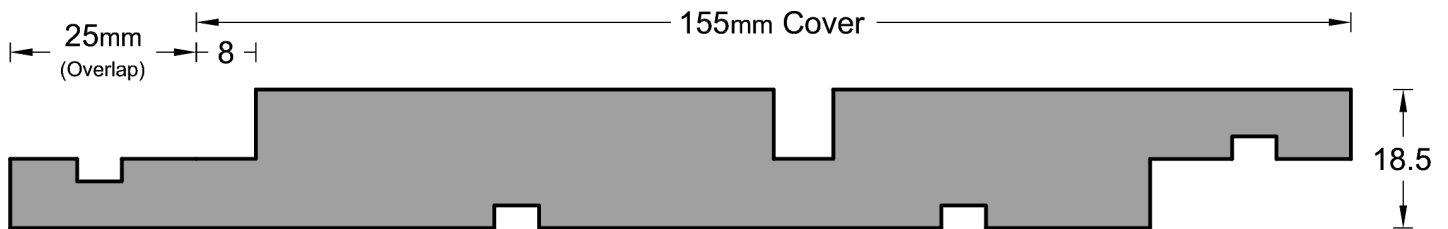

Weatherboard Profiles

* Note : Pages not to scale

Weatherboard Profiles

* Note : Pages not to scale

Weatherboard Profiles

P50: V-groove Vertical Shiplap

P51: Beveled Vertical Shiplap

P52: Beveled Vertical Shiplap

P53: Beveled Centre Grooved Vertical Shiplap

* Note : Pages not to scale

Weatherboard Profiles

P54: Beveled Centre Grooved Vertical Shiplap

P55: Square Vertical Shiplap

P56: Square Vertical Shiplap

P57: Beveled Double Centre Grooved Vertical Shiplap

* Note : Pages not to scale

Weatherboard Profiles

P58: Square Centre Grooved Vertical Shiplap ← 27mm →

P59: Square Centre Grooved Vertical Shiplap ← 27mm →

P60: Square Double Centre Grooved Vertical Shiplap ← 27mm →