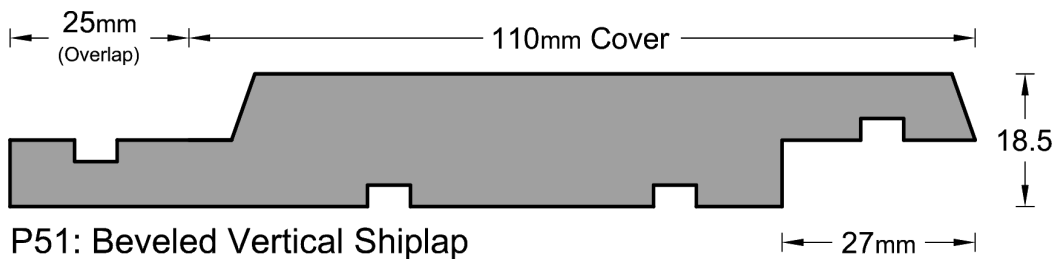

Weatherboard Profiles

* Note : Pages not to scale

Weatherboard Profiles

* Note : Pages not to scale

Weatherboard Profiles

P50: V-groove Vertical Shiplap

P51: Beveled Vertical Shiplap

P52: Beveled Vertical Shiplap

P53: Beveled Centre Grooved Vertical Shiplap

* Note : Pages not to scale

Weatherboard Profiles

P54: Beveled Centre Grooved Vertical Shiplap

P55: Square Vertical Shiplap

P56: Square Vertical Shiplap

P57: Beveled Double Centre Grooved Vertical Shiplap

* Note : Pages not to scale

Weatherboard Profiles

P58: Square Centre Grooved Vertical Shiplap ← 27mm →

P59: Square Centre Grooved Vertical Shiplap ← 27mm →

P60: Square Double Centre Grooved Vertical Shiplap ← 27mm →