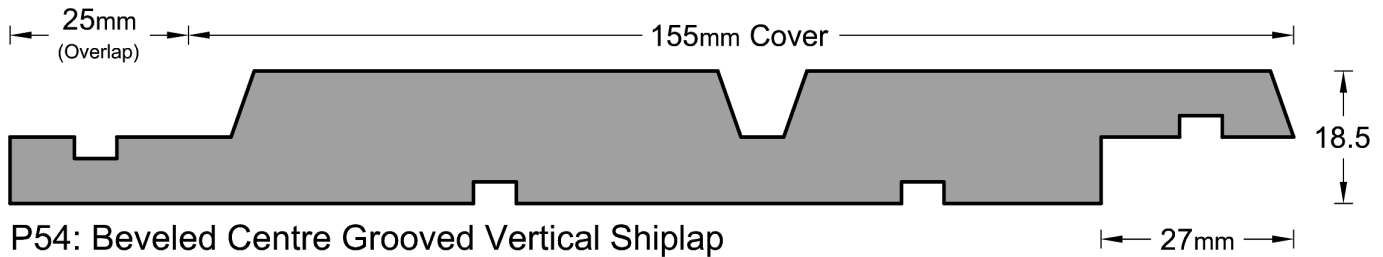

Weatherboard Profiles

* Note : Pages not to scale

Weatherboard Profiles

* Note : Pages not to scale

Weatherboard Profiles

P50: V-groove Vertical Shiplap

P51: Beveled Vertical Shiplap

P52: Beveled Vertical Shiplap

P53: Beveled Centre Grooved Vertical Shiplap

* Note : Pages not to scale

Weatherboard Profiles

P54: Beveled Centre Grooved Vertical Shiplap

P55: Square Vertical Shiplap

P56: Square Vertical Shiplap

P57: Beveled Double Centre Grooved Vertical Shiplap

* Note : Pages not to scale

Weatherboard Profiles

P58: Square Centre Grooved Vertical Shiplap ← 27mm →

P59: Square Centre Grooved Vertical Shiplap ← 27mm →

P60: Square Double Centre Grooved Vertical Shiplap ← 27mm →

** Note : Pages not to scale*