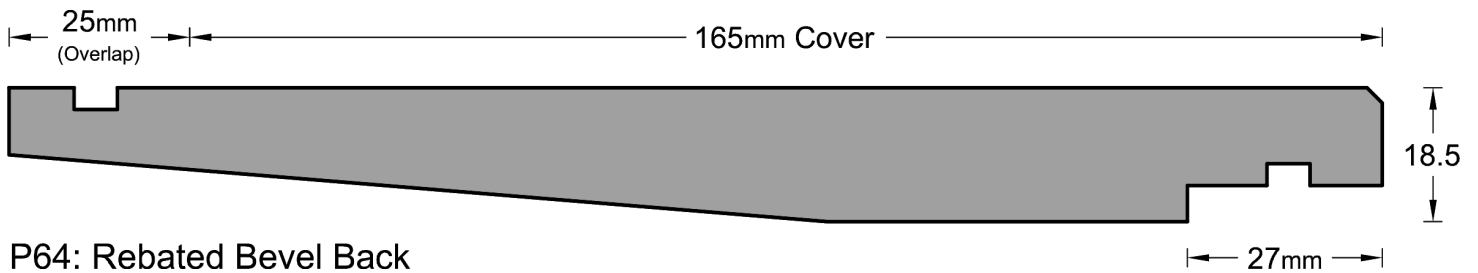

Weatherboard Profiles

* Note : Pages not to scale

Weatherboard Profiles

* Note : Pages not to scale

Weatherboard Profiles

P50: V-groove Vertical Shiplap

P51: Beveled Vertical Shiplap

P52: Beveled Vertical Shiplap

P53: Beveled Centre Grooved Vertical Shiplap

* Note : Pages not to scale

Weatherboard Profiles

P54: Beveled Centre Grooved Vertical Shiplap

P55: Square Vertical Shiplap

P56: Square Vertical Shiplap

P57: Beveled Double Centre Grooved Vertical Shiplap

* Note : Pages not to scale

Weatherboard Profiles

P58: Square Centre Grooved Vertical Shiplap ← 27mm →

P59: Square Centre Grooved Vertical Shiplap ← 27mm →

P60: Square Double Centre Grooved Vertical Shiplap ← 27mm →