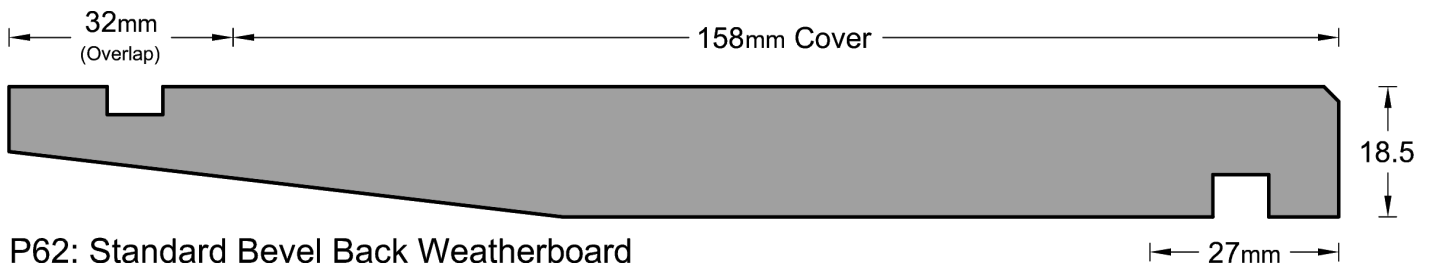

Weatherboard Profiles

* Note : Pages not to scale

Weatherboard Profiles

* Note : Pages not to scale

Weatherboard Profiles

P50: V-groove Vertical Shiplap

P51: Beveled Vertical Shiplap

P52: Beveled Vertical Shiplap

P53: Beveled Centre Grooved Vertical Shiplap

* Note : Pages not to scale

Weatherboard Profiles

P54: Beveled Centre Grooved Vertical Shiplap

P55: Square Vertical Shiplap

P56: Square Vertical Shiplap

P57: Beveled Double Centre Grooved Vertical Shiplap

* Note : Pages not to scale

Weatherboard Profiles

P58: Square Centre Grooved Vertical Shiplap ← 27mm →

P59: Square Centre Grooved Vertical Shiplap ← 27mm →

P60: Square Double Centre Grooved Vertical Shiplap ← 27mm →