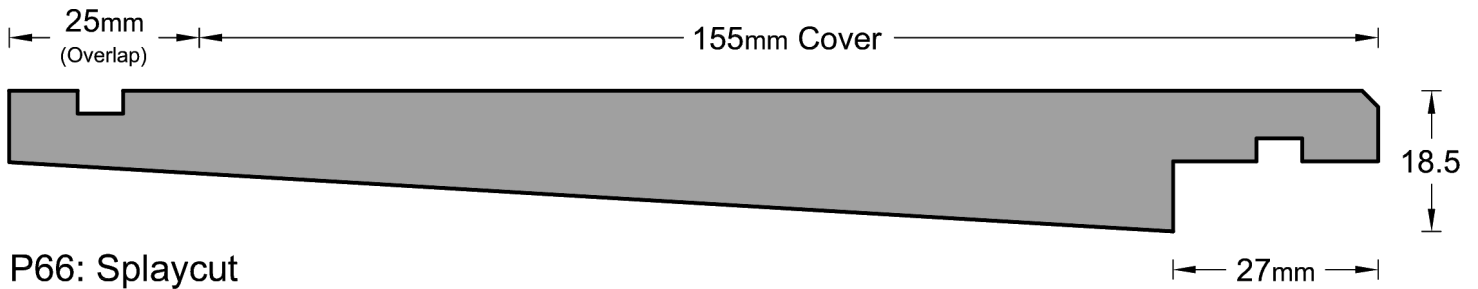

Weatherboard Profiles

* Note : Pages not to scale

Weatherboard Profiles

* Note : Pages not to scale

Weatherboard Profiles

P50: V-groove Vertical Shiplap

P51: Beveled Vertical Shiplap

P52: Beveled Vertical Shiplap

P53: Beveled Centre Grooved Vertical Shiplap

* Note : Pages not to scale

Weatherboard Profiles

P54: Beveled Centre Grooved Vertical Shiplap

P55: Square Vertical Shiplap

P56: Square Vertical Shiplap

P57: Beveled Double Centre Grooved Vertical Shiplap

* Note : Pages not to scale

Weatherboard Profiles

P58: Square Centre Grooved Vertical Shiplap ← 27mm →

P59: Square Centre Grooved Vertical Shiplap ← 27mm →

P60: Square Double Centre Grooved Vertical Shiplap ← 27mm →