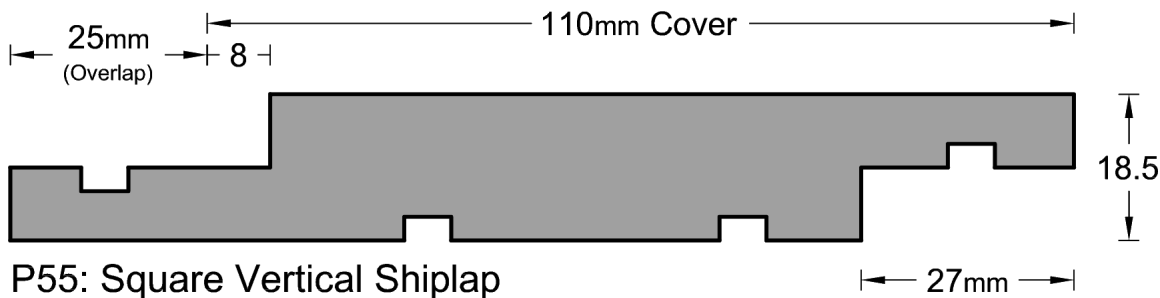

Weatherboard Profiles

* Note : Pages not to scale

Weatherboard Profiles

* Note : Pages not to scale

Weatherboard Profiles

P50: V-groove Vertical Shiplap

P51: Beveled Vertical Shiplap

P52: Beveled Vertical Shiplap

P53: Beveled Centre Grooved Vertical Shiplap

* Note : Pages not to scale

Weatherboard Profiles

P54: Beveled Centre Grooved Vertical Shiplap

P55: Square Vertical Shiplap

P56: Square Vertical Shiplap

P57: Beveled Double Centre Grooved Vertical Shiplap

* Note : Pages not to scale

Weatherboard Profiles

P58: Square Centre Grooved Vertical Shiplap ← 27mm →

P59: Square Centre Grooved Vertical Shiplap ← 27mm →

P60: Square Double Centre Grooved Vertical Shiplap ← 27mm →

** Note : Pages not to scale*