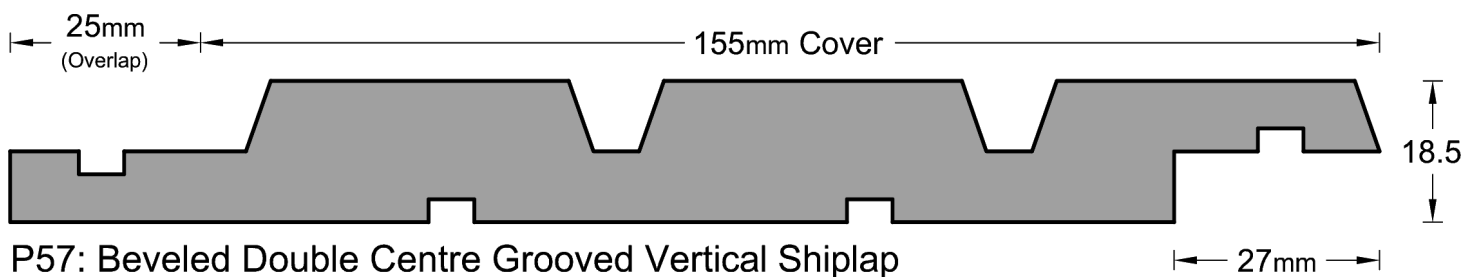

## Weatherboard Profiles

\* Note : Pages not to scale

## Weatherboard Profiles

**P50: V-groove Vertical Shiplap**

**P51: Beveled Vertical Shiplap**

**P52: Beveled Vertical Shiplap**

**P53: Beveled Centre Grooved Vertical Shiplap**

\* Note : Pages not to scale

## Weatherboard Profiles

P58: Square Centre Grooved Vertical Shiplap      27mm

P59: Square Centre Grooved Vertical Shiplap      27mm

P60: Square Double Centre Grooved Vertical Shiplap      27mm

*\* Note : Pages not to scale*