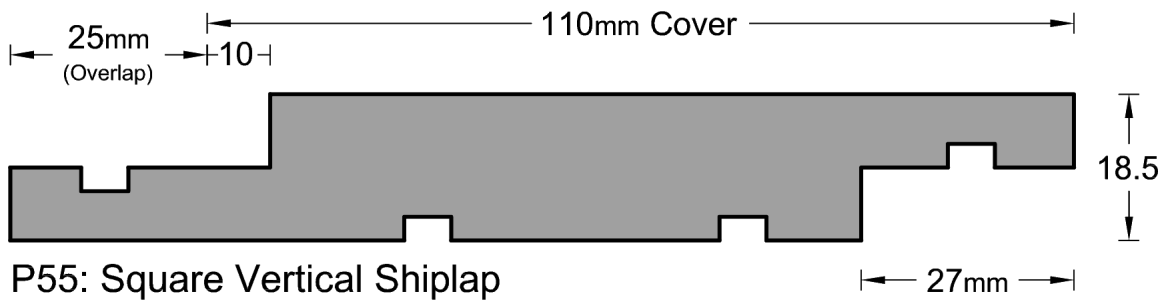

## Weatherboard Profiles

\* Note : Pages not to scale

## Weatherboard Profiles

**P50: V-groove Vertical Shiplap**

**P51: Beveled Vertical Shiplap**

**P52: Beveled Vertical Shiplap**

**P53: Beveled Centre Grooved Vertical Shiplap**

\* Note : Pages not to scale

## Weatherboard Profiles

P58: Square Centre Grooved Vertical Shiplap      27mm

P59: Square Centre Grooved Vertical Shiplap      27mm

P60: Square Double Centre Grooved Vertical Shiplap      27mm

*\* Note : Pages not to scale*