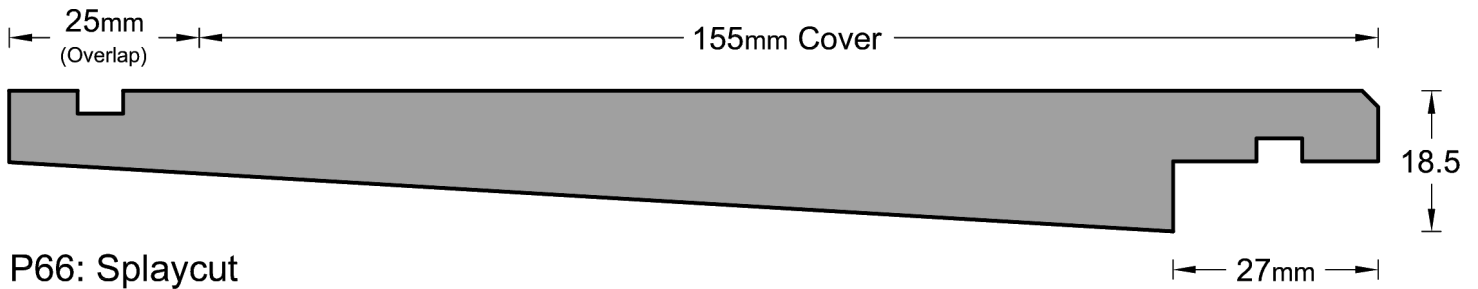

## Weatherboard Profiles

P61: Standard Bevel Back Weatherboard

P62: Standard Bevel Back Weatherboard

P63: Rebated Bevel Back

P64: Rebated Bevel Back

\* Note : Pages not to scale

## Weatherboard Profiles

\* Note : Pages not to scale

## Weatherboard Profiles

**P50: V-groove Vertical Shiplap**

**P51: Beveled Vertical Shiplap**

**P52: Beveled Vertical Shiplap**

**P53: Beveled Centre Grooved Vertical Shiplap**

\* Note : Pages not to scale

## Weatherboard Profiles

P58: Square Centre Grooved Vertical Shiplap      27mm

P59: Square Centre Grooved Vertical Shiplap      27mm

P60: Square Double Centre Grooved Vertical Shiplap      27mm

*\* Note : Pages not to scale*