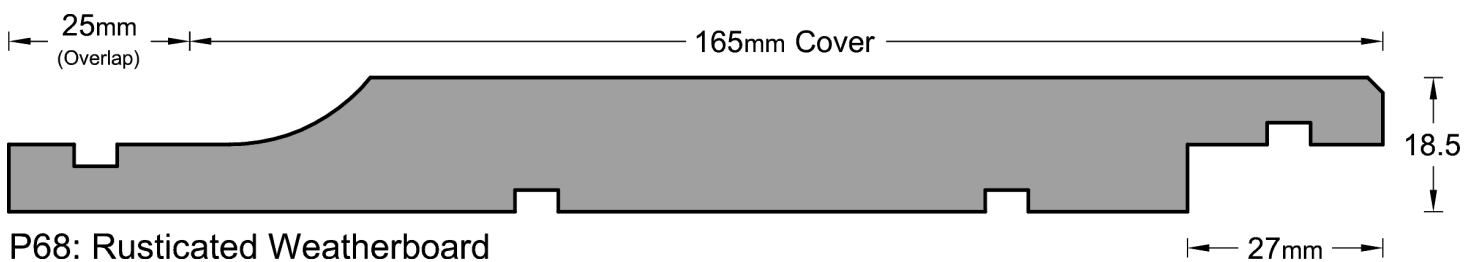

## Weatherboard Profiles

P61: Standard Bevel Back Weatherboard

P62: Standard Bevel Back Weatherboard

P63: Rebated Bevel Back

P64: Rebated Bevel Back

\* Note : Pages not to scale

## Weatherboard Profiles

\* Note : Pages not to scale

## Weatherboard Profiles

**P50: V-groove Vertical Shiplap**

**P51: Beveled Vertical Shiplap**

**P52: Beveled Vertical Shiplap**

**P53: Beveled Centre Grooved Vertical Shiplap**

\* Note : Pages not to scale

## Weatherboard Profiles

P58: Square Centre Grooved Vertical Shiplap      27mm

P59: Square Centre Grooved Vertical Shiplap      27mm

P60: Square Double Centre Grooved Vertical Shiplap      27mm

*\* Note : Pages not to scale*