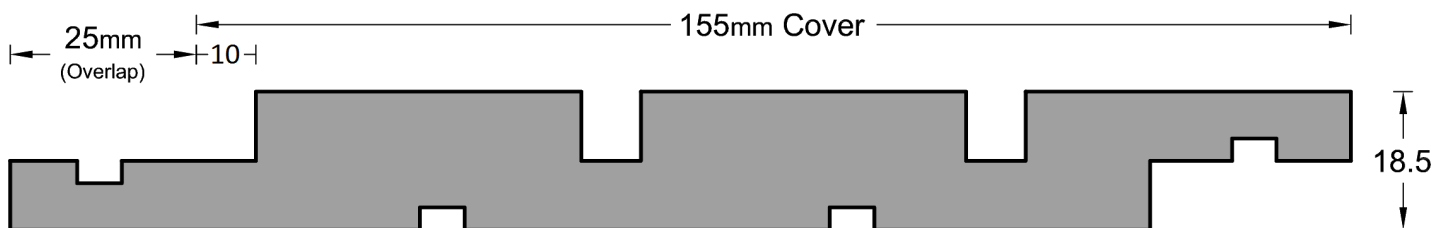

## Weatherboard Profiles

**P50: V-groove Vertical Shiplap**

**P51: Beveled Vertical Shiplap**

**P52: Beveled Vertical Shiplap**

**P53: Beveled Centre Grooved Vertical Shiplap**

\* Note : Pages not to scale

## Weatherboard Profiles

\* Note : Pages not to scale

## Weatherboard Profiles

P58: Square Centre Grooved Vertical Shiplap      27mm

P59: Square Centre Grooved Vertical Shiplap      27mm

P60: Square Double Centre Grooved Vertical Shiplap      27mm

*\* Note : Pages not to scale*