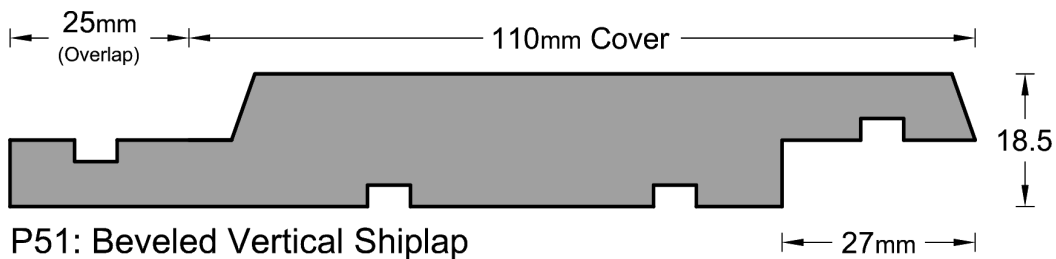

## Weatherboard Profiles

P61: Standard Bevel Back Weatherboard

P62: Standard Bevel Back Weatherboard

P63: Rebated Bevel Back

P64: Rebated Bevel Back

\* Note : Pages not to scale

## Weatherboard Profiles

\* Note : Pages not to scale

## Weatherboard Profiles

**P50: V-groove Vertical Shiplap**

**P51: Beveled Vertical Shiplap**

**P52: Beveled Vertical Shiplap**

**P53: Beveled Centre Grooved Vertical Shiplap**

\* Note : Pages not to scale

## Weatherboard Profiles

P58: Square Centre Grooved Vertical Shiplap      27mm

P59: Square Centre Grooved Vertical Shiplap      27mm

P60: Square Double Centre Grooved Vertical Shiplap      27mm

*\* Note : Pages not to scale*