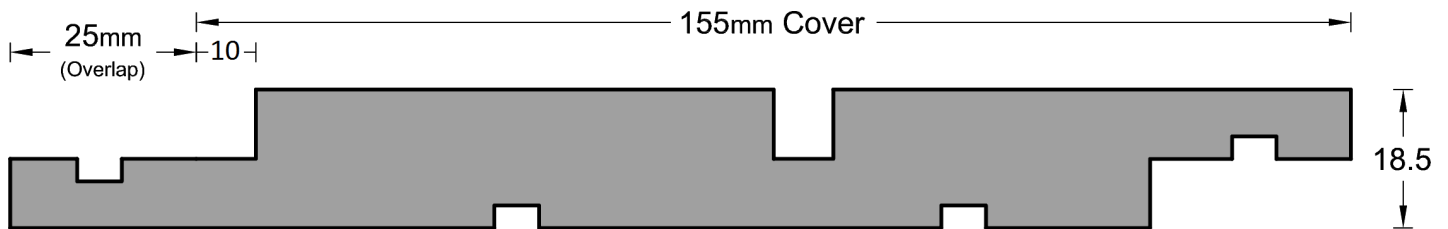

## Weatherboard Profiles

**P50: V-groove Vertical Shiplap**

**P51: Beveled Vertical Shiplap**

**P52: Beveled Vertical Shiplap**

**P53: Beveled Centre Grooved Vertical Shiplap**

\* Note : Pages not to scale

## Weatherboard Profiles

\* Note : Pages not to scale

## Weatherboard Profiles

P58: Square Centre Grooved Vertical Shiplap      27mm

P59: Square Centre Grooved Vertical Shiplap      27mm

P60: Square Double Centre Grooved Vertical Shiplap      27mm

*\* Note : Pages not to scale*