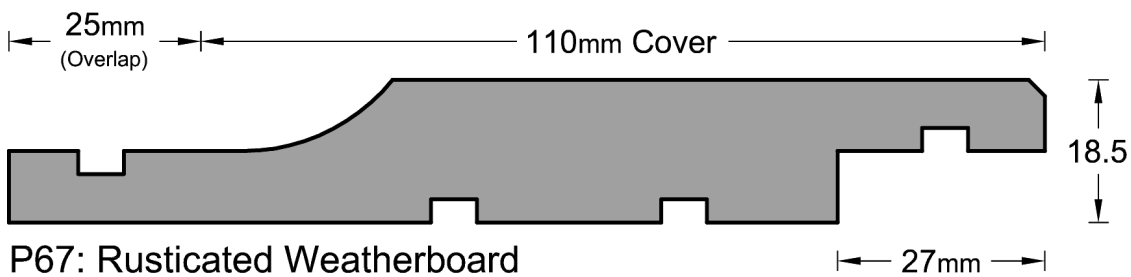

## Weatherboard Profiles

P61: Standard Bevel Back Weatherboard

P62: Standard Bevel Back Weatherboard

P63: Rebated Bevel Back

P64: Rebated Bevel Back

\* Note : Pages not to scale

## Weatherboard Profiles

\* Note : Pages not to scale

## Weatherboard Profiles

**P50: V-groove Vertical Shiplap**

**P51: Beveled Vertical Shiplap**

**P52: Beveled Vertical Shiplap**

**P53: Beveled Centre Grooved Vertical Shiplap**

\* Note : Pages not to scale

## Weatherboard Profiles

P58: Square Centre Grooved Vertical Shiplap      27mm

P59: Square Centre Grooved Vertical Shiplap      27mm

P60: Square Double Centre Grooved Vertical Shiplap      27mm

*\* Note : Pages not to scale*