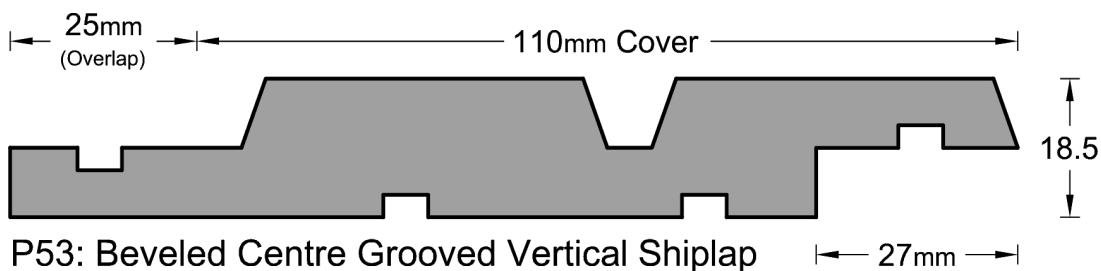

## Weatherboard Profiles

\* Note : Pages not to scale

## Weatherboard Profiles

**P50: V-groove Vertical Shiplap**

**P51: Beveled Vertical Shiplap**

**P52: Beveled Vertical Shiplap**

**P53: Beveled Centre Grooved Vertical Shiplap**

\* Note : Pages not to scale

## Weatherboard Profiles

P58: Square Centre Grooved Vertical Shiplap      27mm

P59: Square Centre Grooved Vertical Shiplap      27mm

P60: Square Double Centre Grooved Vertical Shiplap      27mm

*\* Note : Pages not to scale*