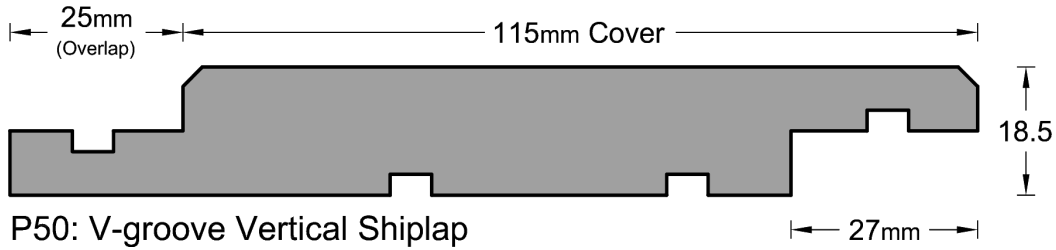

## Weatherboard Profiles

P61: Standard Bevel Back Weatherboard

P62: Standard Bevel Back Weatherboard

P63: Rebated Bevel Back

P64: Rebated Bevel Back

\* Note : Pages not to scale

## Weatherboard Profiles

\* Note : Pages not to scale

## Weatherboard Profiles

**P50: V-groove Vertical Shiplap**

**P51: Beveled Vertical Shiplap**

**P52: Beveled Vertical Shiplap**

**P53: Beveled Centre Grooved Vertical Shiplap**

\* Note : Pages not to scale

## Weatherboard Profiles

P58: Square Centre Grooved Vertical Shiplap      27mm

P59: Square Centre Grooved Vertical Shiplap      27mm

P60: Square Double Centre Grooved Vertical Shiplap      27mm

*\* Note : Pages not to scale*