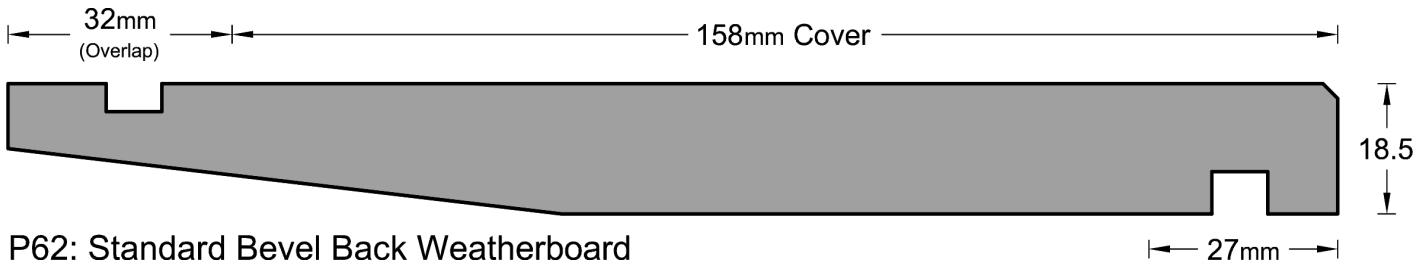

## Weatherboard Profiles

P61: Standard Bevel Back Weatherboard

P62: Standard Bevel Back Weatherboard

P63: Rebated Bevel Back

P64: Rebated Bevel Back

\* Note : Pages not to scale

## Weatherboard Profiles

\* Note : Pages not to scale

## Weatherboard Profiles

**P50: V-groove Vertical Shiplap**

**P51: Beveled Vertical Shiplap**

**P52: Beveled Vertical Shiplap**

**P53: Beveled Centre Grooved Vertical Shiplap**

\* Note : Pages not to scale

## Weatherboard Profiles

P58: Square Centre Grooved Vertical Shiplap      27mm

P59: Square Centre Grooved Vertical Shiplap      27mm

P60: Square Double Centre Grooved Vertical Shiplap      27mm

*\* Note : Pages not to scale*