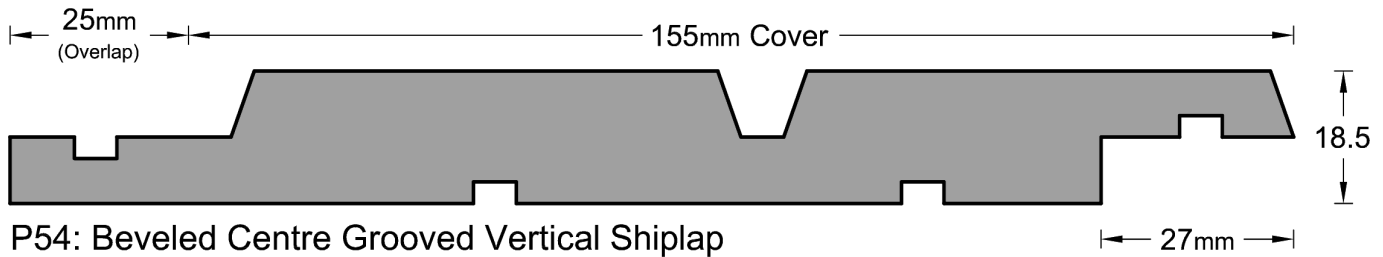

## Weatherboard Profiles

\* Note : Pages not to scale

## Weatherboard Profiles

**P50: V-groove Vertical Shiplap**

**P51: Beveled Vertical Shiplap**

**P52: Beveled Vertical Shiplap**

**P53: Beveled Centre Grooved Vertical Shiplap**

\* Note : Pages not to scale

## Weatherboard Profiles

P58: Square Centre Grooved Vertical Shiplap      27mm

P59: Square Centre Grooved Vertical Shiplap      27mm

P60: Square Double Centre Grooved Vertical Shiplap      27mm

*\* Note : Pages not to scale*