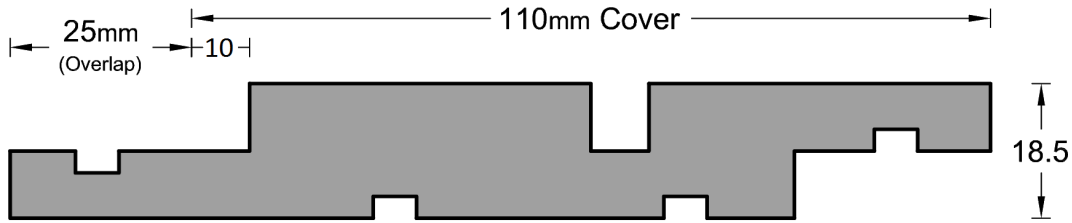

## Weatherboard Profiles

\* Note : Pages not to scale

## Weatherboard Profiles

**P50: V-groove Vertical Shiplap**

**P51: Beveled Vertical Shiplap**

**P52: Beveled Vertical Shiplap**

**P53: Beveled Centre Grooved Vertical Shiplap**

\* Note : Pages not to scale

## Weatherboard Profiles

P58: Square Centre Grooved Vertical Shiplap      27mm

P59: Square Centre Grooved Vertical Shiplap      27mm

P60: Square Double Centre Grooved Vertical Shiplap      27mm

*\* Note : Pages not to scale*