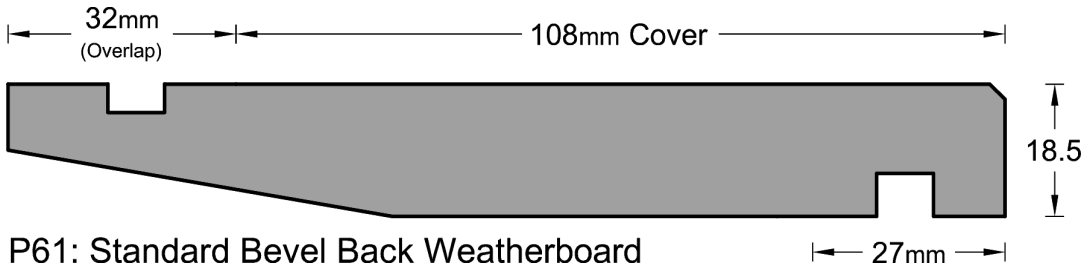

## Weatherboard Profiles

P61: Standard Bevel Back Weatherboard

P62: Standard Bevel Back Weatherboard

P63: Rebated Bevel Back

P64: Rebated Bevel Back

\* Note : Pages not to scale

## Weatherboard Profiles

\* Note : Pages not to scale

## Weatherboard Profiles

**P50: V-groove Vertical Shiplap**

**P51: Beveled Vertical Shiplap**

**P52: Beveled Vertical Shiplap**

**P53: Beveled Centre Grooved Vertical Shiplap**

\* Note : Pages not to scale

## Weatherboard Profiles

P58: Square Centre Grooved Vertical Shiplap      27mm

P59: Square Centre Grooved Vertical Shiplap      27mm

P60: Square Double Centre Grooved Vertical Shiplap      27mm

*\* Note : Pages not to scale*