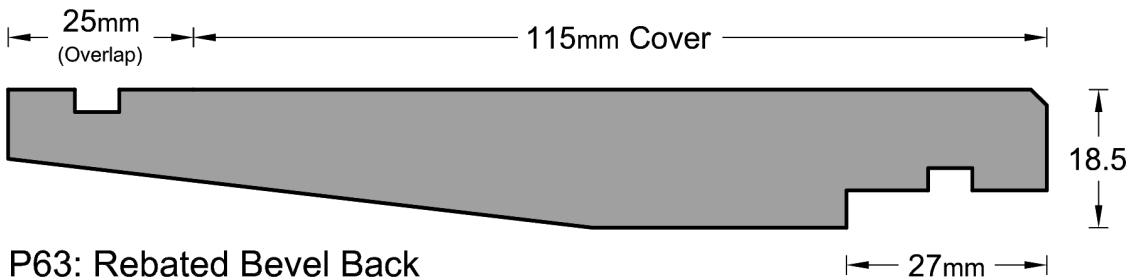

## Weatherboard Profiles

P61: Standard Bevel Back Weatherboard

P62: Standard Bevel Back Weatherboard

P63: Rebated Bevel Back

P64: Rebated Bevel Back

\* Note : Pages not to scale

## Weatherboard Profiles

\* Note : Pages not to scale

## Weatherboard Profiles

**P50: V-groove Vertical Shiplap**

**P51: Beveled Vertical Shiplap**

**P52: Beveled Vertical Shiplap**

**P53: Beveled Centre Grooved Vertical Shiplap**

\* Note : Pages not to scale

## Weatherboard Profiles

P58: Square Centre Grooved Vertical Shiplap      27mm

P59: Square Centre Grooved Vertical Shiplap      27mm

P60: Square Double Centre Grooved Vertical Shiplap      27mm

*\* Note : Pages not to scale*