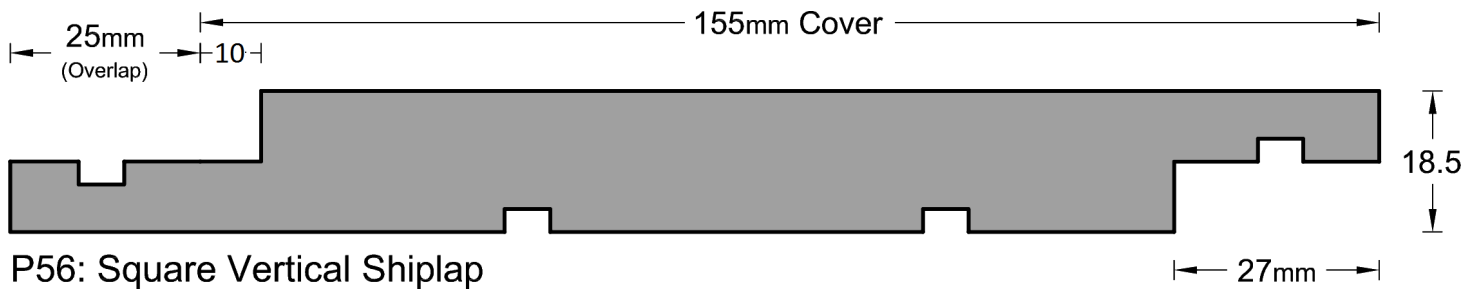

## Weatherboard Profiles

**P50: V-groove Vertical Shiplap**

**P51: Beveled Vertical Shiplap**

**P52: Beveled Vertical Shiplap**

**P53: Beveled Centre Grooved Vertical Shiplap**

\* Note : Pages not to scale

## Weatherboard Profiles

\* Note : Pages not to scale

## Weatherboard Profiles

P58: Square Centre Grooved Vertical Shiplap      27mm

P59: Square Centre Grooved Vertical Shiplap      27mm

P60: Square Double Centre Grooved Vertical Shiplap      27mm

*\* Note : Pages not to scale*