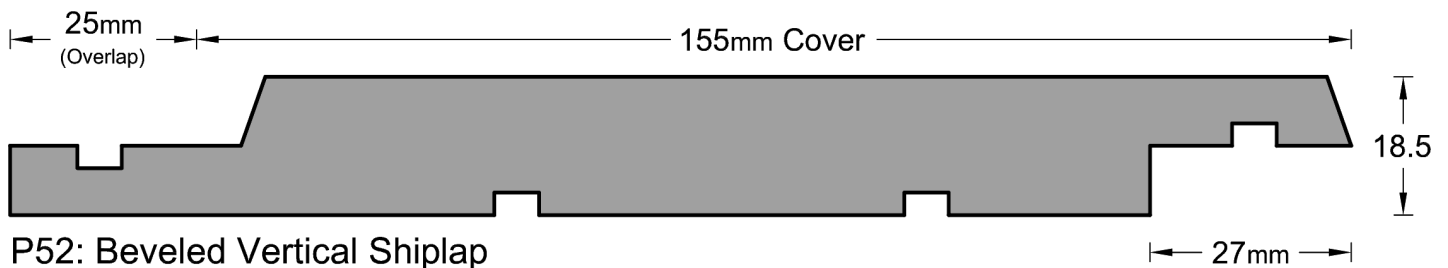

## Weatherboard Profiles

P61: Standard Bevel Back Weatherboard

P62: Standard Bevel Back Weatherboard

P63: Rebated Bevel Back

P64: Rebated Bevel Back

\* Note : Pages not to scale

## Weatherboard Profiles

\* Note : Pages not to scale

## Weatherboard Profiles

**P50: V-groove Vertical Shiplap**

**P51: Beveled Vertical Shiplap**

**P52: Beveled Vertical Shiplap**

**P53: Beveled Centre Grooved Vertical Shiplap**

\* Note : Pages not to scale

## Weatherboard Profiles

P58: Square Centre Grooved Vertical Shiplap      27mm

P59: Square Centre Grooved Vertical Shiplap      27mm

P60: Square Double Centre Grooved Vertical Shiplap      27mm

*\* Note : Pages not to scale*