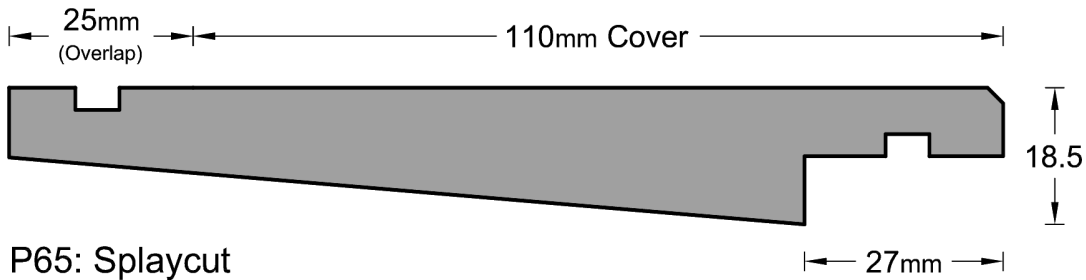

## Weatherboard Profiles

P61: Standard Bevel Back Weatherboard

P62: Standard Bevel Back Weatherboard

P63: Rebated Bevel Back

P64: Rebated Bevel Back

\* Note : Pages not to scale

## Weatherboard Profiles

\* Note : Pages not to scale

## Weatherboard Profiles

**P50: V-groove Vertical Shiplap**

**P51: Beveled Vertical Shiplap**

**P52: Beveled Vertical Shiplap**

**P53: Beveled Centre Grooved Vertical Shiplap**

\* Note : Pages not to scale

## Weatherboard Profiles

P58: Square Centre Grooved Vertical Shiplap      27mm

P59: Square Centre Grooved Vertical Shiplap      27mm

P60: Square Double Centre Grooved Vertical Shiplap      27mm

*\* Note : Pages not to scale*