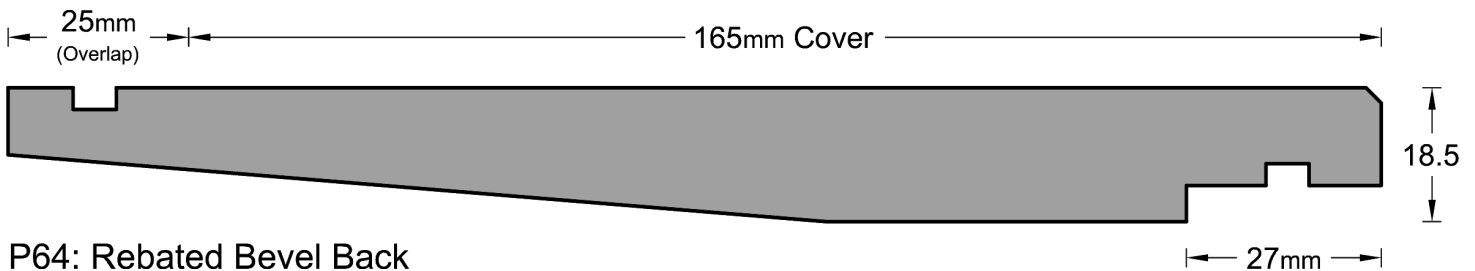

## Weatherboard Profiles

P61: Standard Bevel Back Weatherboard

P62: Standard Bevel Back Weatherboard

P63: Rebated Bevel Back

P64: Rebated Bevel Back

\* Note : Pages not to scale

## Weatherboard Profiles

\* Note : Pages not to scale

## Weatherboard Profiles

**P50: V-groove Vertical Shiplap**

**P51: Beveled Vertical Shiplap**

**P52: Beveled Vertical Shiplap**

**P53: Beveled Centre Grooved Vertical Shiplap**

\* Note : Pages not to scale

## Weatherboard Profiles

P58: Square Centre Grooved Vertical Shiplap      27mm

P59: Square Centre Grooved Vertical Shiplap      27mm

P60: Square Double Centre Grooved Vertical Shiplap      27mm

*\* Note : Pages not to scale*